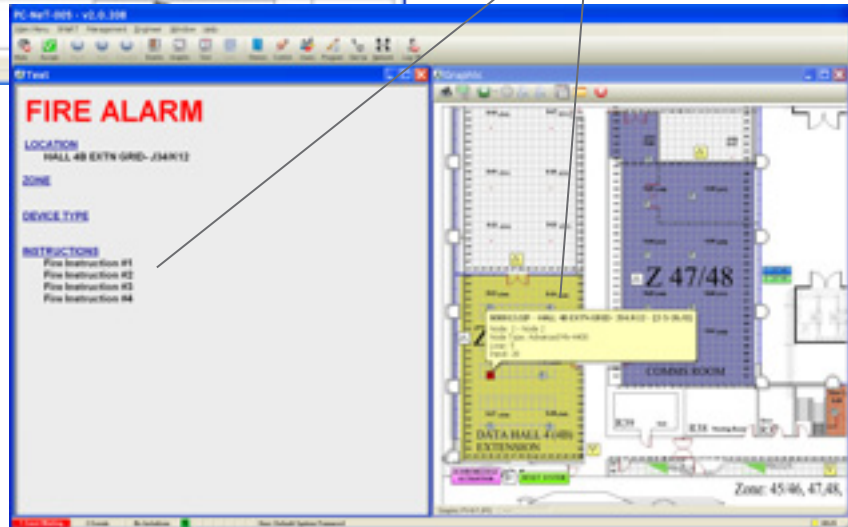

LINLITHGOW

WARRINGTON

BELLSHILL

Each Floor or a selected part of floor may be displayed as a separate page within the system and an alarm page is automatically shown with the device highlighted.

Typical Floor level showing the floor selected in blue, detector locations and relevant control text.

Should an alarm occur, the detection device is highlighted with location text as well as instructions displayed.

Each event is recorded in the Event Log which can be displayed for viewing and the Event history searched.