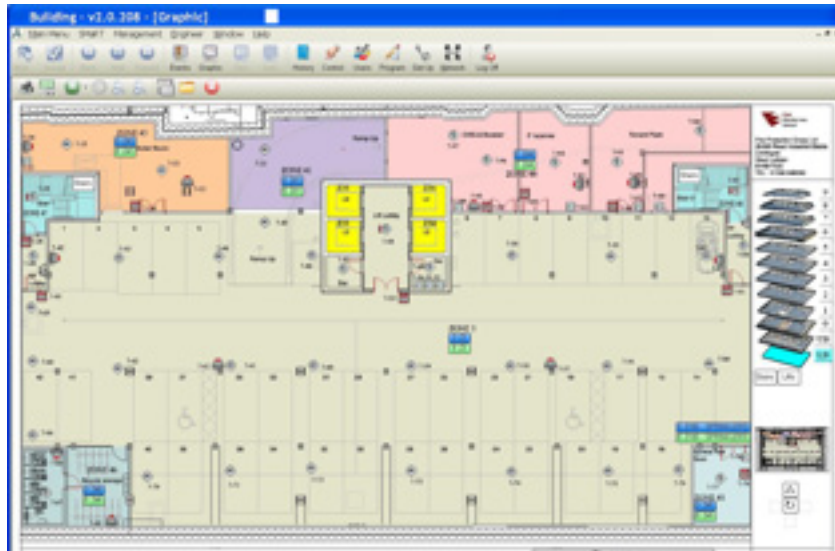

LINLITHGOW

WARRINGTON

BELLSHILL

Each Floor or a selected part of floor may be displayed as a separate page within the system and an alarm page is automatically shown with the device highlighted.

Typical Floor level showing the floor selected in blue, detector locations and relevant control text.