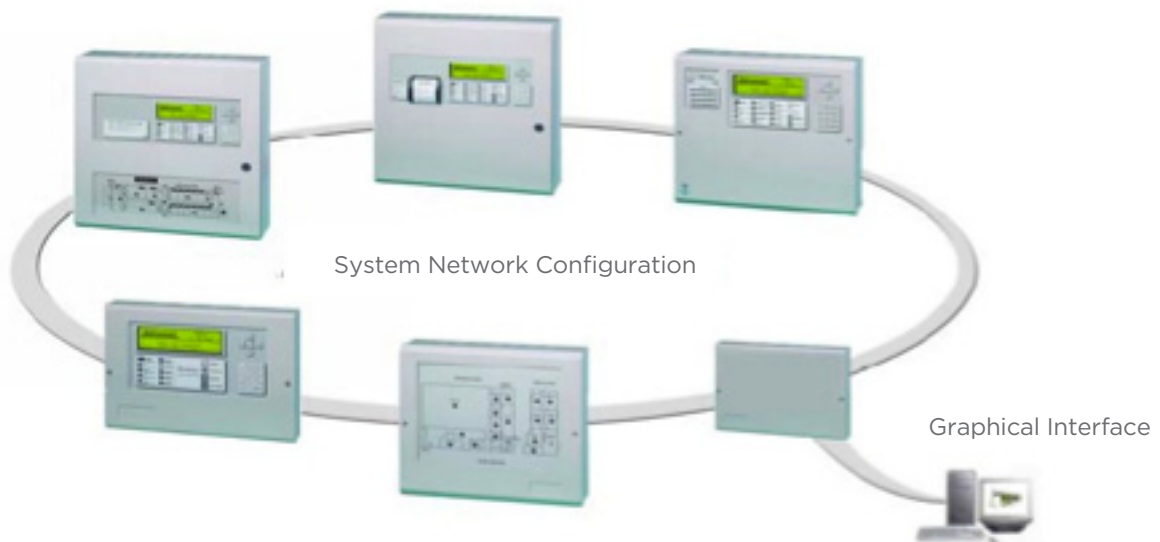

All Correspondence, Registered Office:

Fire Protection Group (FPG) Ltd, 28 Mill Road Industrial Estate, Linlithgow, West Lothian EH49 7SF
Tel: 01506 848080 Fax: 01506 847831 Email: sales@fpgltd.co.uk www.fpgltd.co.uk

LINLITHGOW

WARRINGTON

BELLSHILL